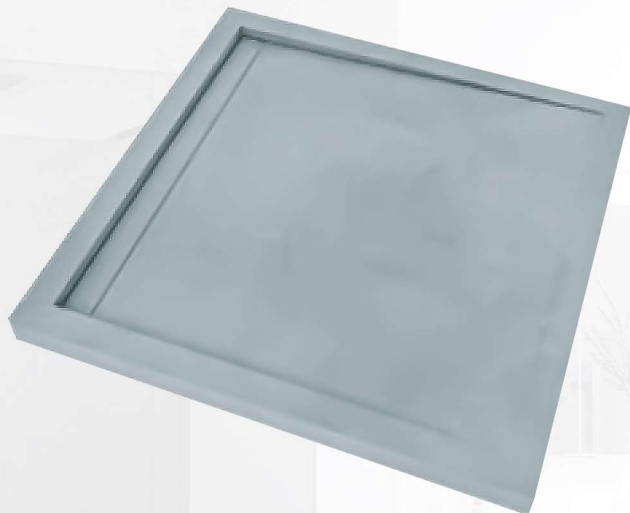

HYDRA

SHOWER TRAY WITH CENTRAL DRAIN AND REMOVABLE COVER

- HYDR 101  
- HYDR 102  
- HYDR 103  
- HYDR 104  
- HYDR 105  
- HYDR 106  

| Cod. | L(cm) | P(cm) | H(cm) | AED | USD |
|----------|-------|-------|-------|-----|-----|
| HYDR 101 | 80 | 80 | 6 | 450 | 123 |
| HYDR 102 | 90 | 90 | 6 | 475 | 130 |
| HYDR 103 | 120 | 80 | 6 | 550 | 150 |
| HYDR 104 | 140 | 80 | 6 | 600 | 164 |
| | 140 | 90 | 6 | 625 | 170 |
| HYDR 105 | 160 | 80 | 6 | 700 | 191 |
| | 160 | 90 | 6 | 725 | 198 |
| HYDR 106 | 180 | 80 | 6 | 800 | 218 |
| | 180 | 90 | 6 | 825 | 225 |