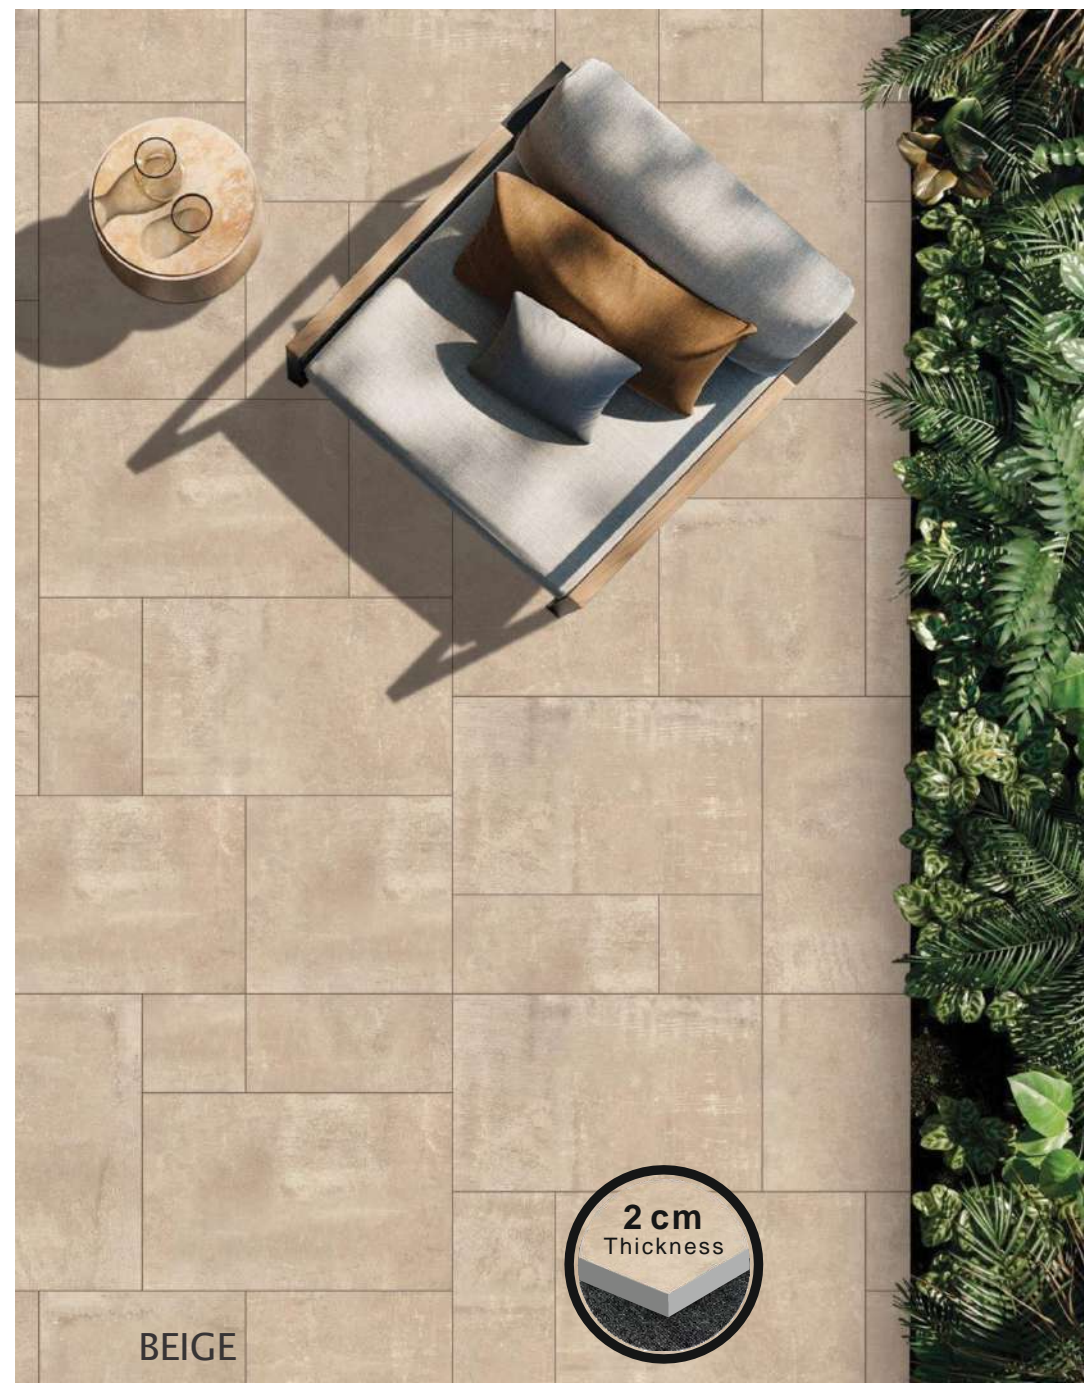

COSMO

GREY

FINISH: STRUCTURED
THICKNESS: 20 MM

600X600X20MM

600X900X20MM

600X1200X20MM

BEIGE

FINISH: STRUCTURED
THICKNESS: 20 MM

600X600X20MM

600X900X20MM

600X1200X20MM

BEIGE