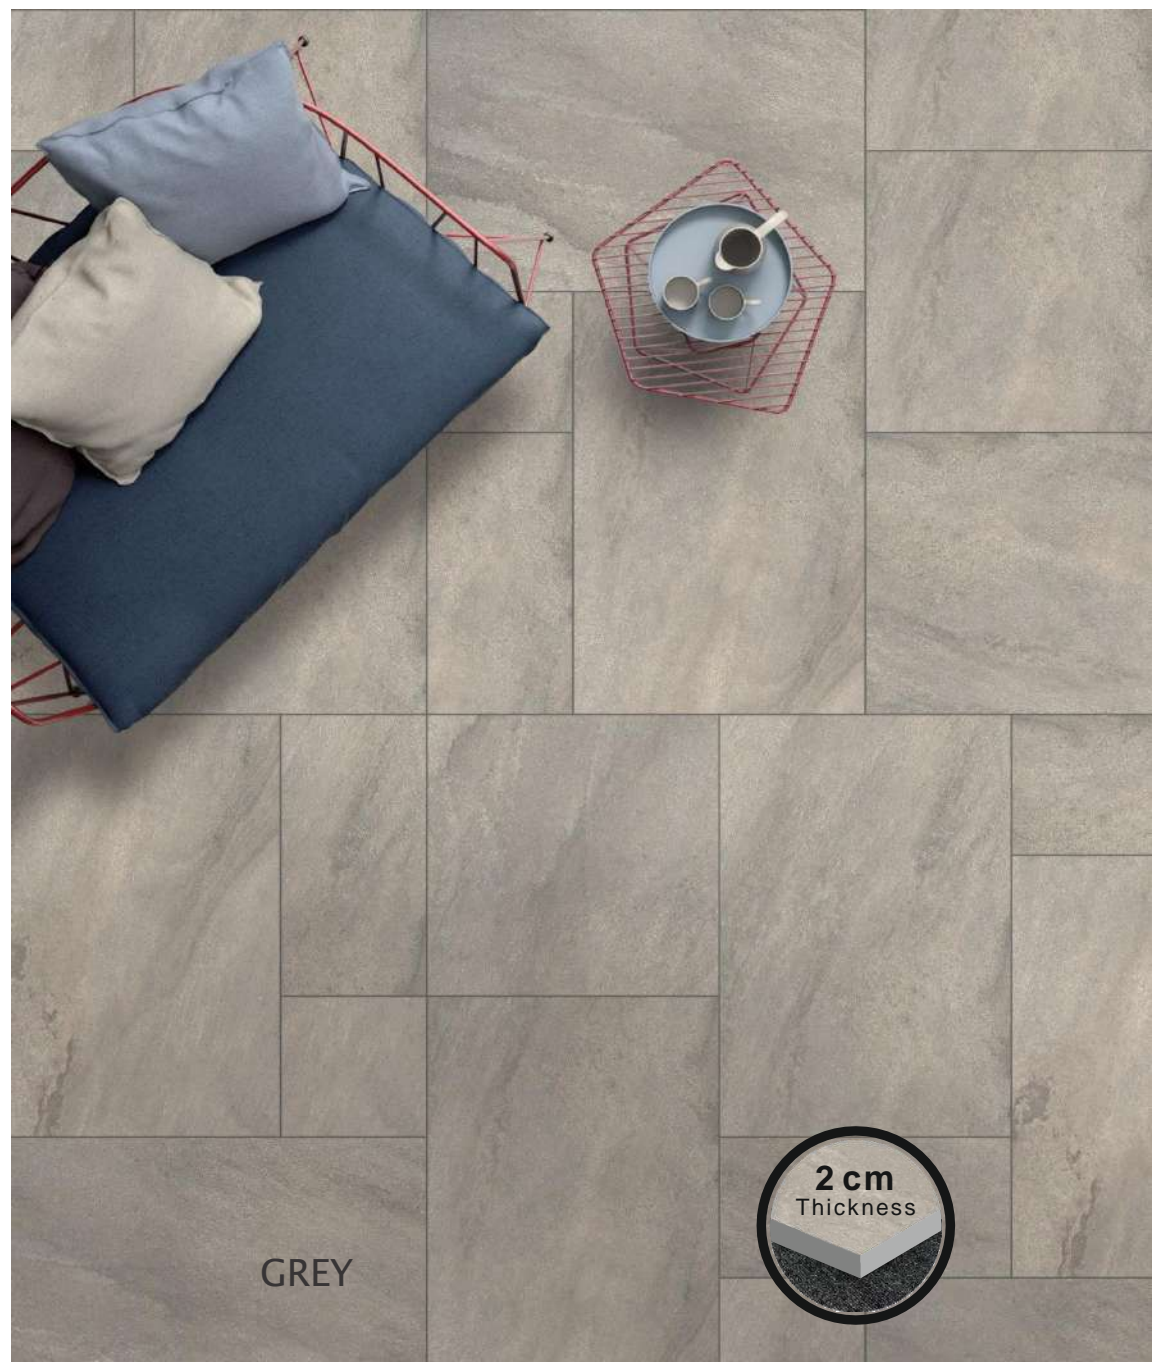

GREY

2 cm
Thickness