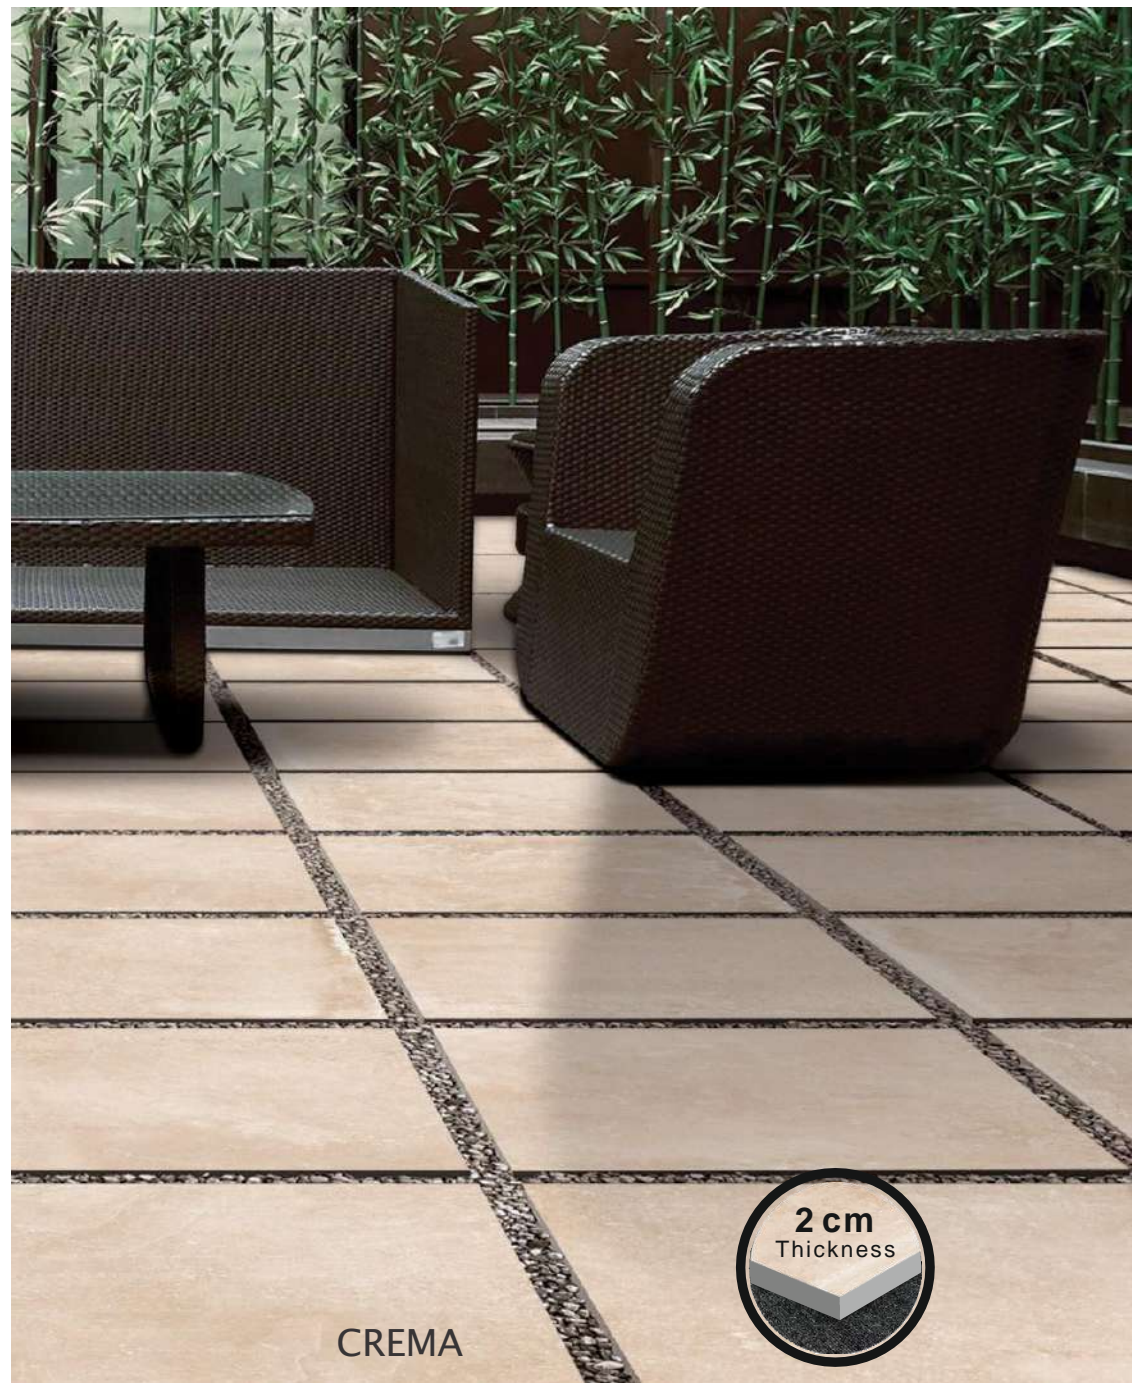

COSMO

GREY

FINISH: STRUCTURED
THICKNESS: 20 MM

600X1200X20MM

CREMA

FINISH: STRUCTURED
THICKNESS: 20 MM

600X1200X20MM

CREMA