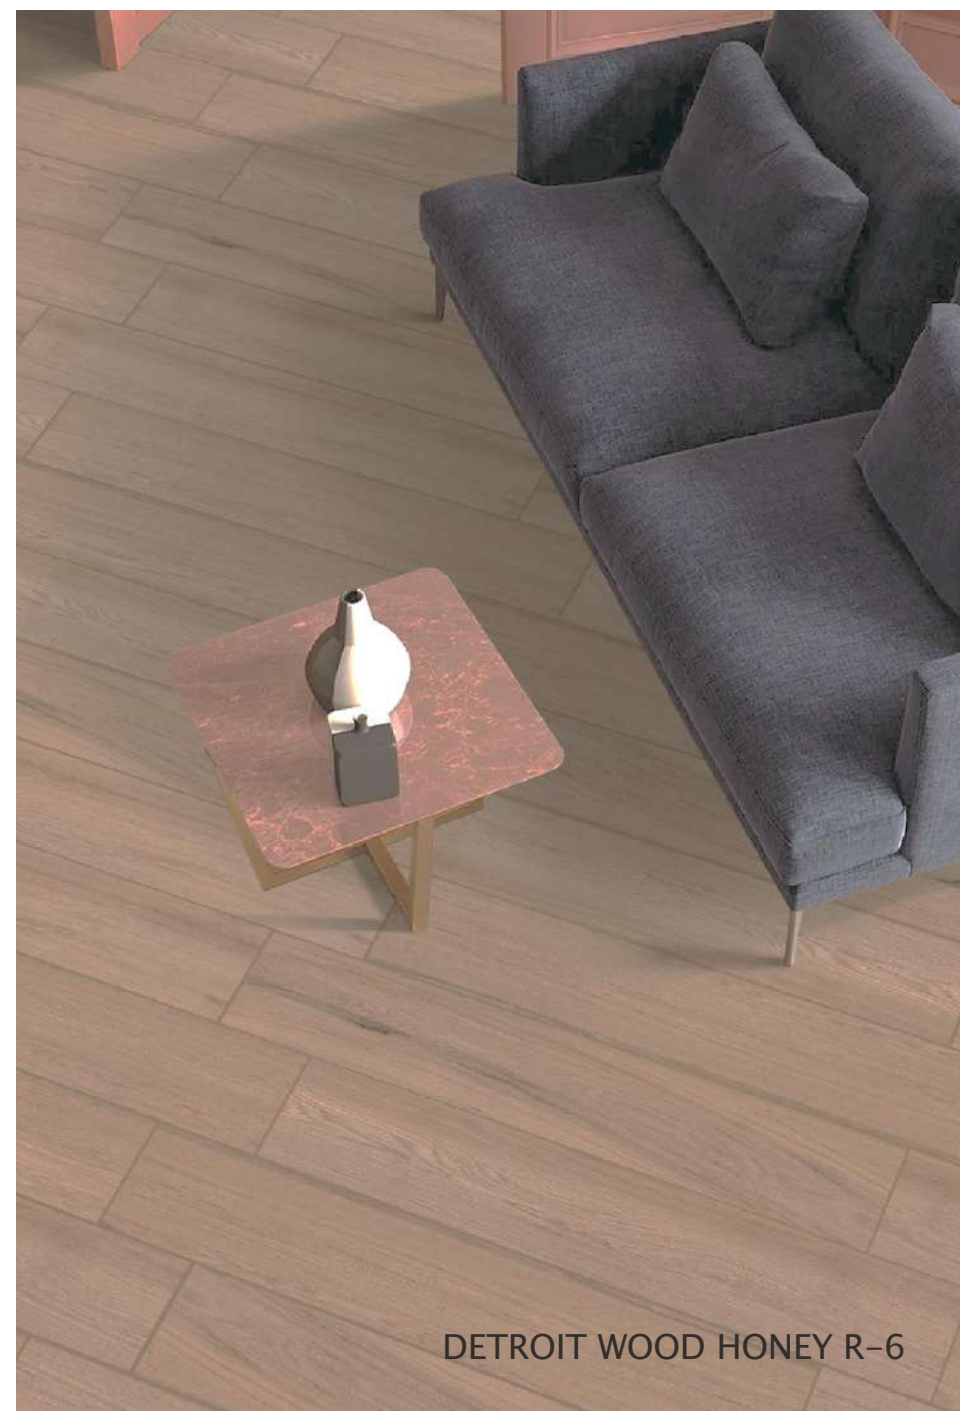

DETROIT WOOD BROWN R-6

COSMO

DETROIT WOOD HONEY R-6

200X1200X8.5MM

FINISH: MATT

DETROIT WOOD OAK R-6

200X1200X8.5MM

FINISH: MATT