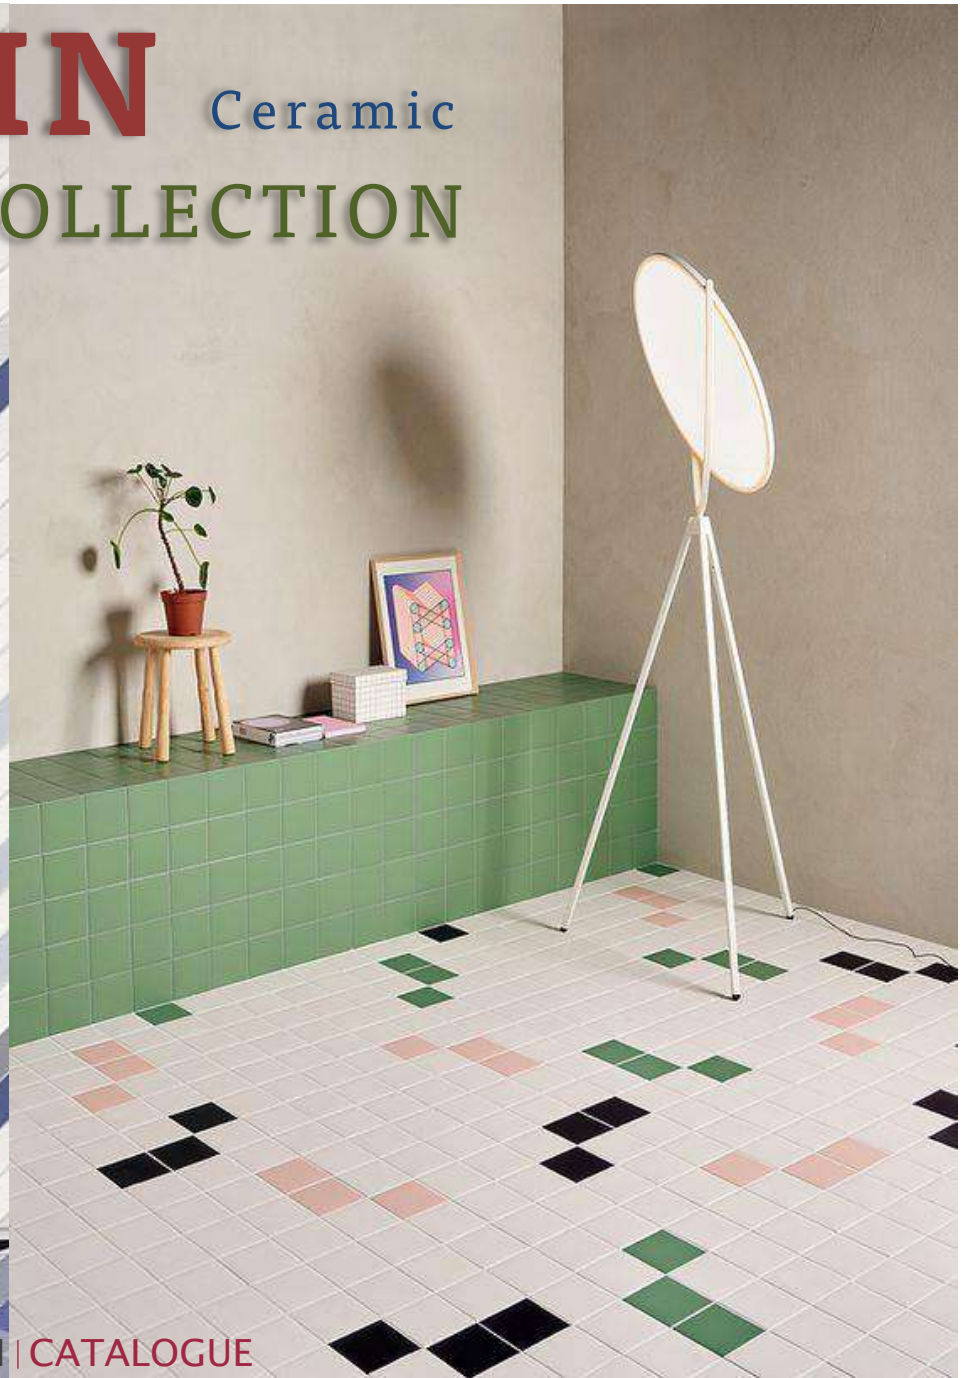

PLAIN Ceramic COLLECTION