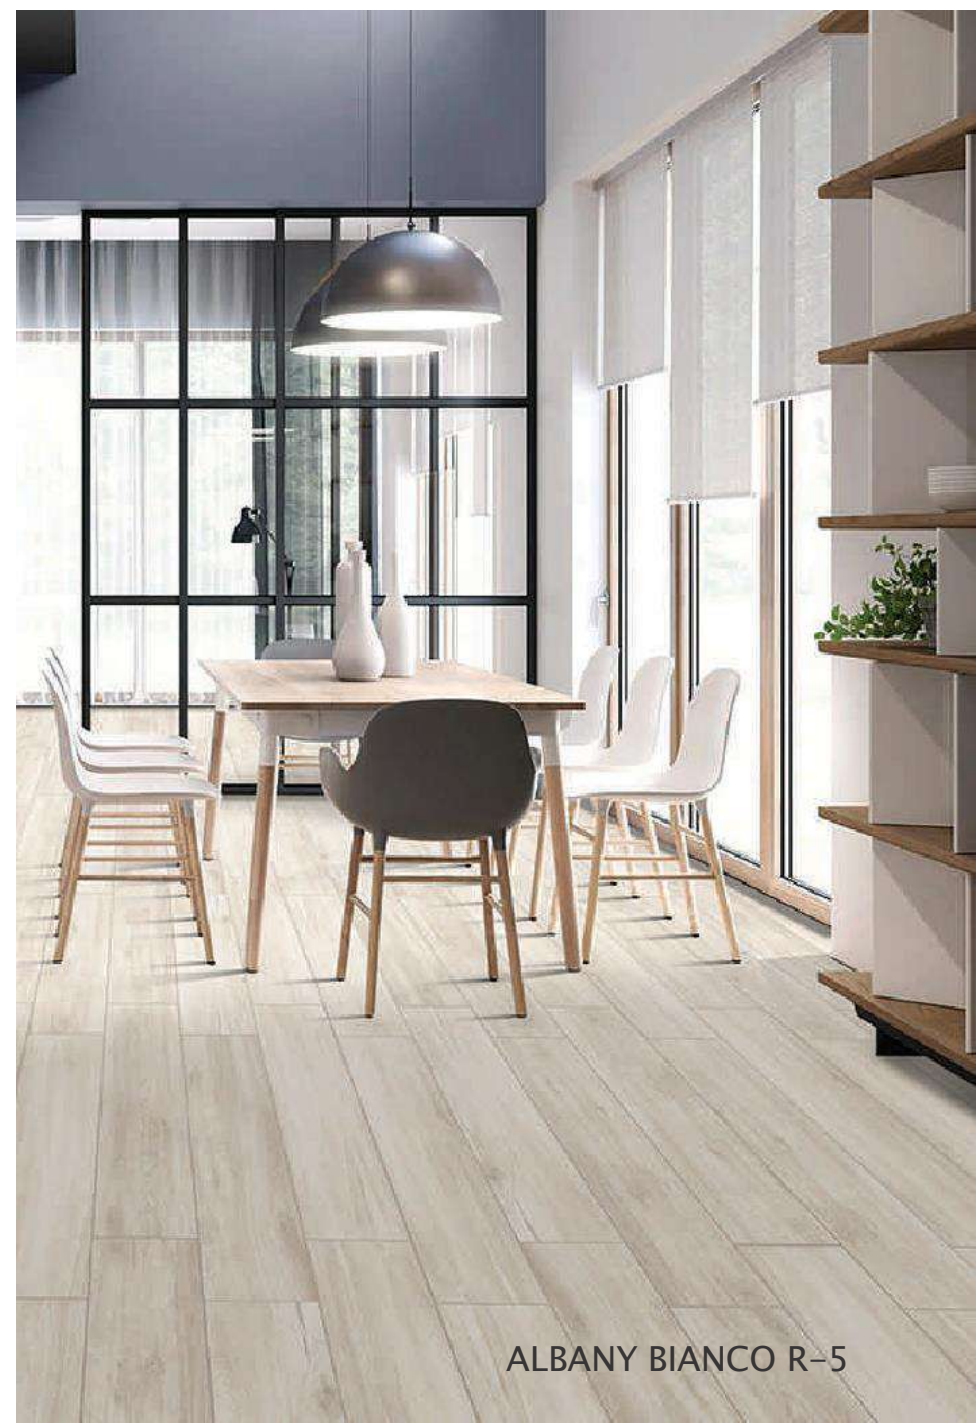

ALBANY BIANCO R-5