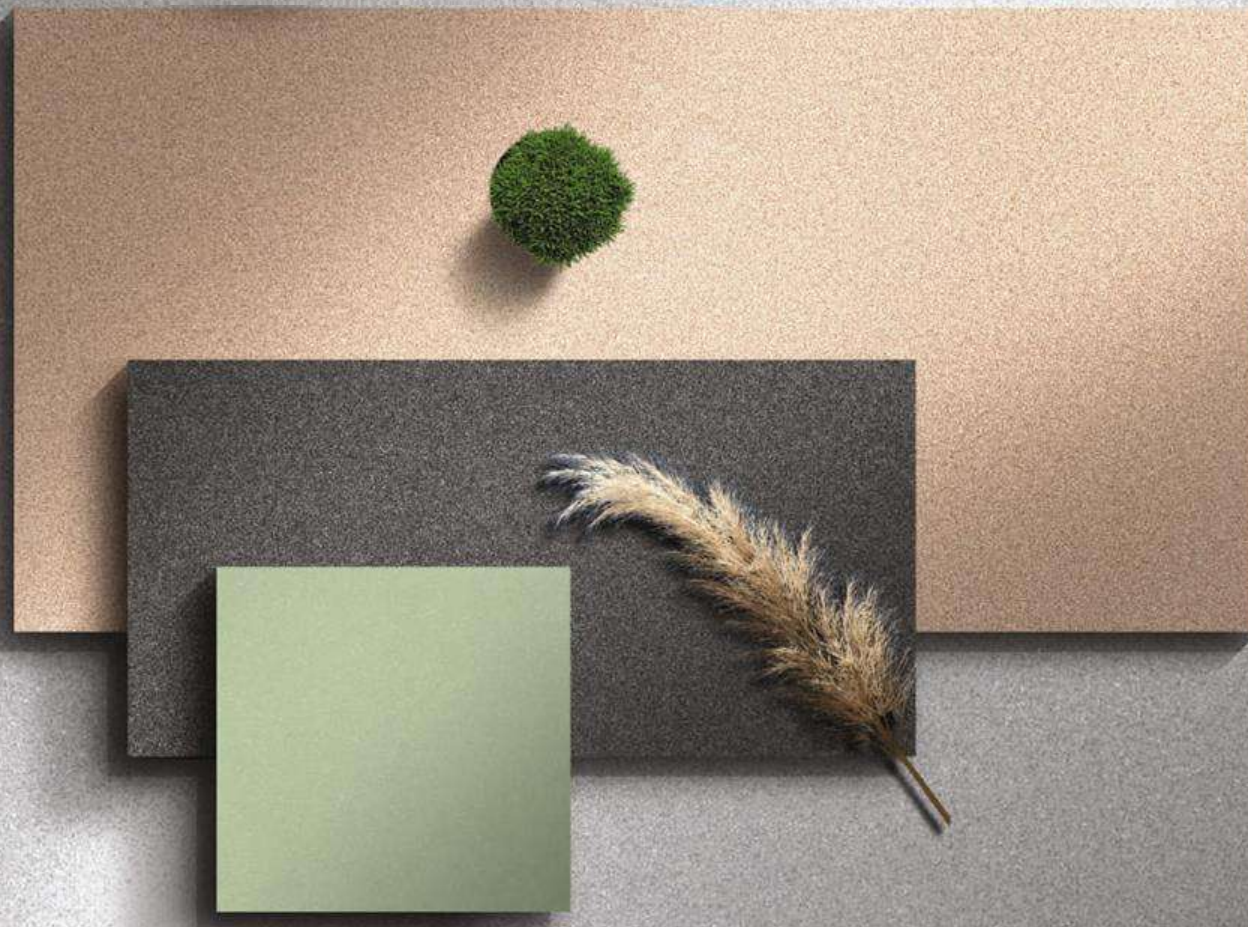

COSMO

OUR STORY

Cosmo puts quality and service at its core value propositions, supported by innovation and driven by design considerations.

Cosmo explores all possibilities of porcelain stoneware to offer interior design solutions that make it a single stop for multiple uses. Whether the focus is on internal tiling or landscape area, solid countertops or external cladding.