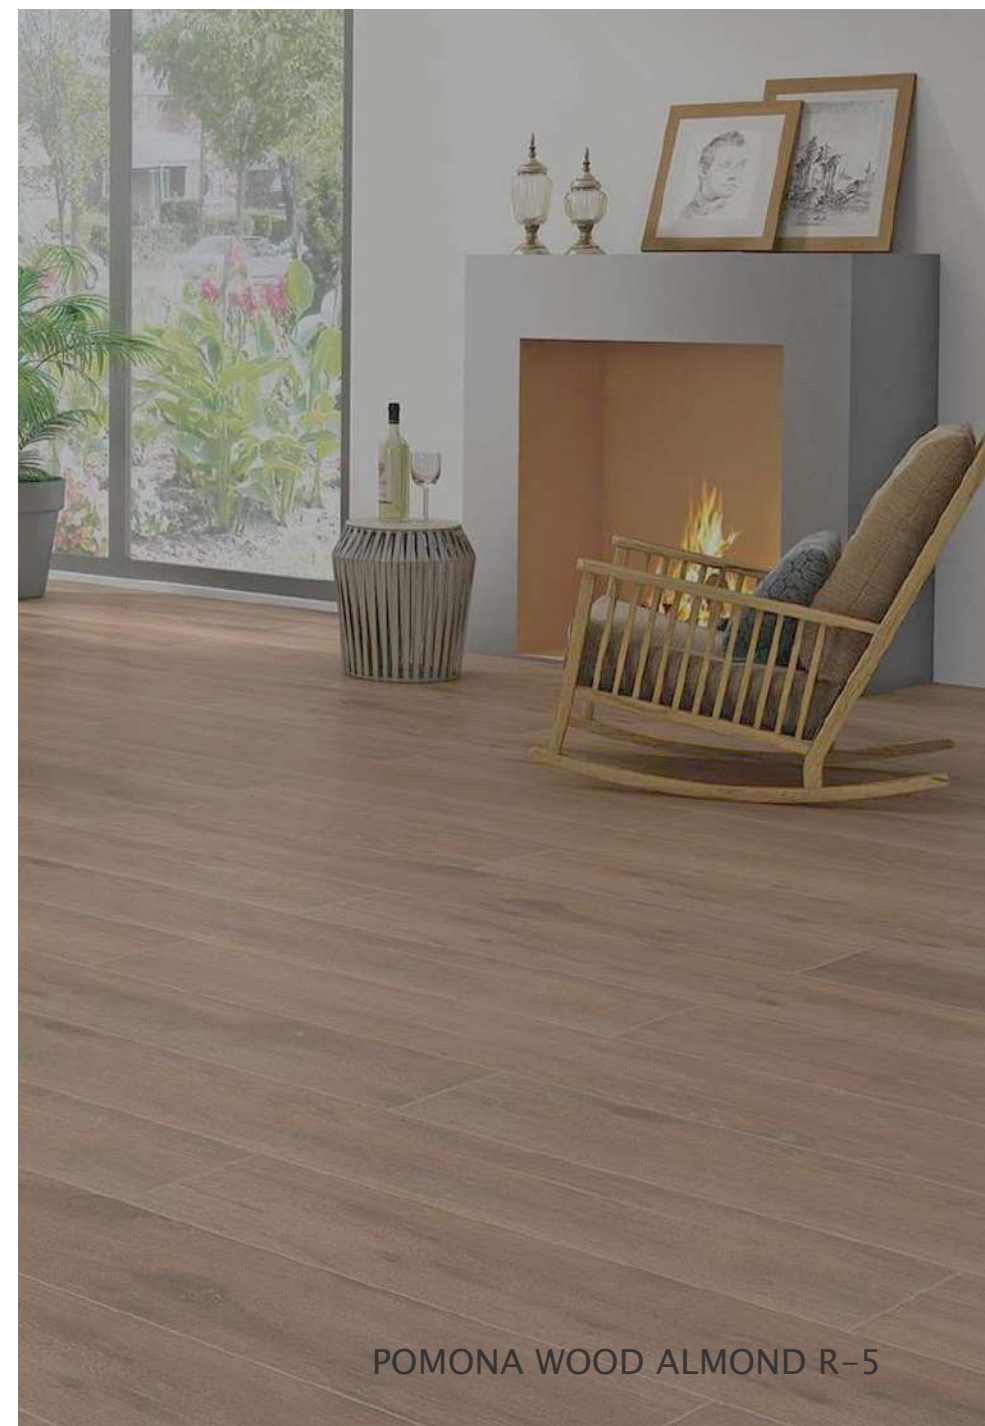

POMONA WOOD ALMOND R-5