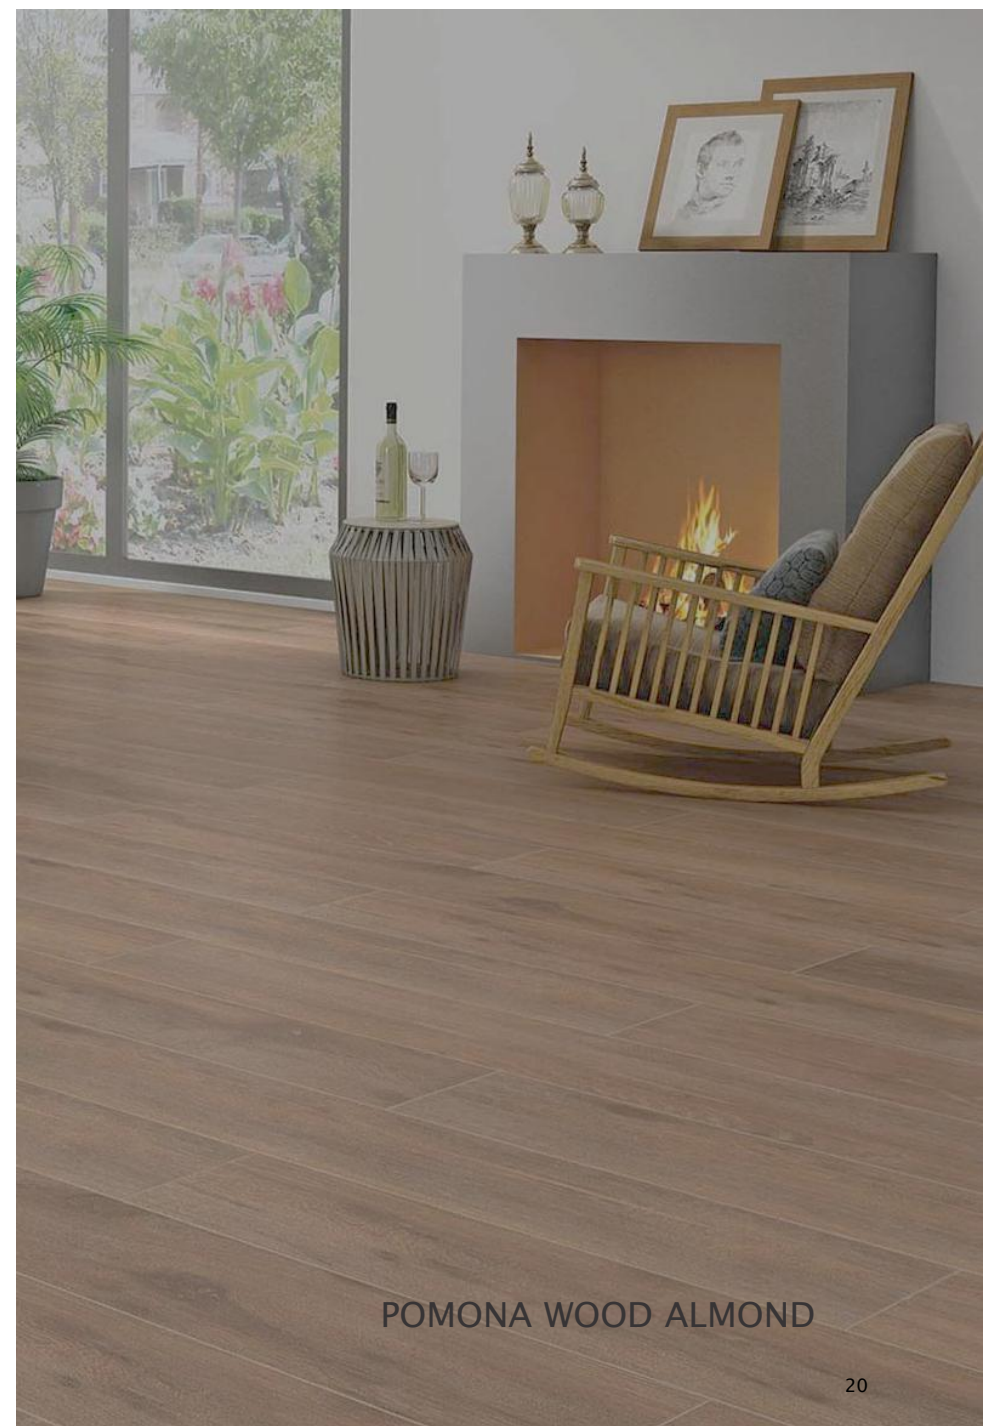

POMONA WOOD ALMOND