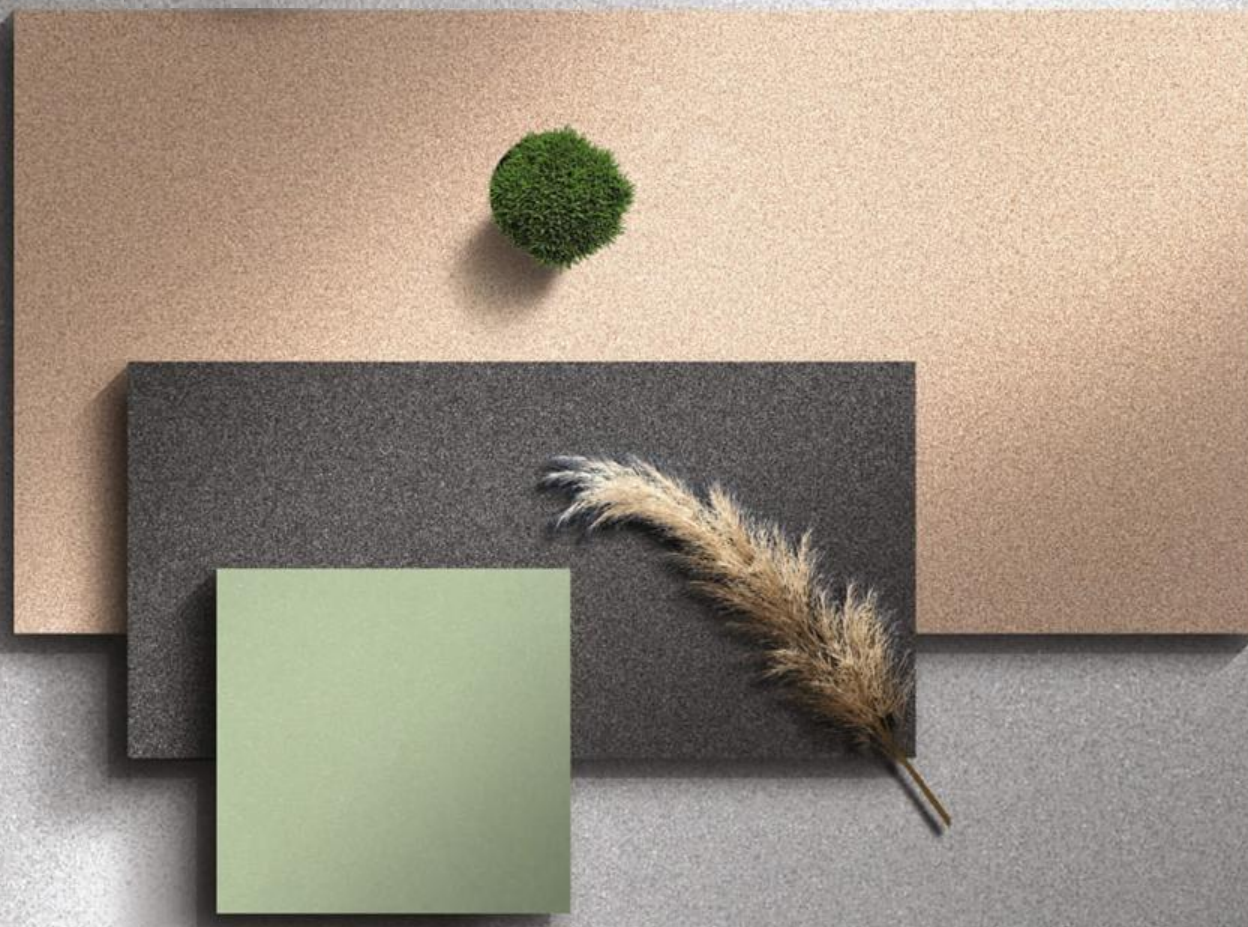

COSMO

OUR STORY

Cosmo puts quality and service as its core value propositions, supported by innovation and driven by design considerations.

Cosmo explores all possibilities of porcelain stoneware to offer interior design & architectural solutions that make it a single stop for multiple uses. Whether the focus is on internal tiling or landscape area, solid countertops or external cladding.