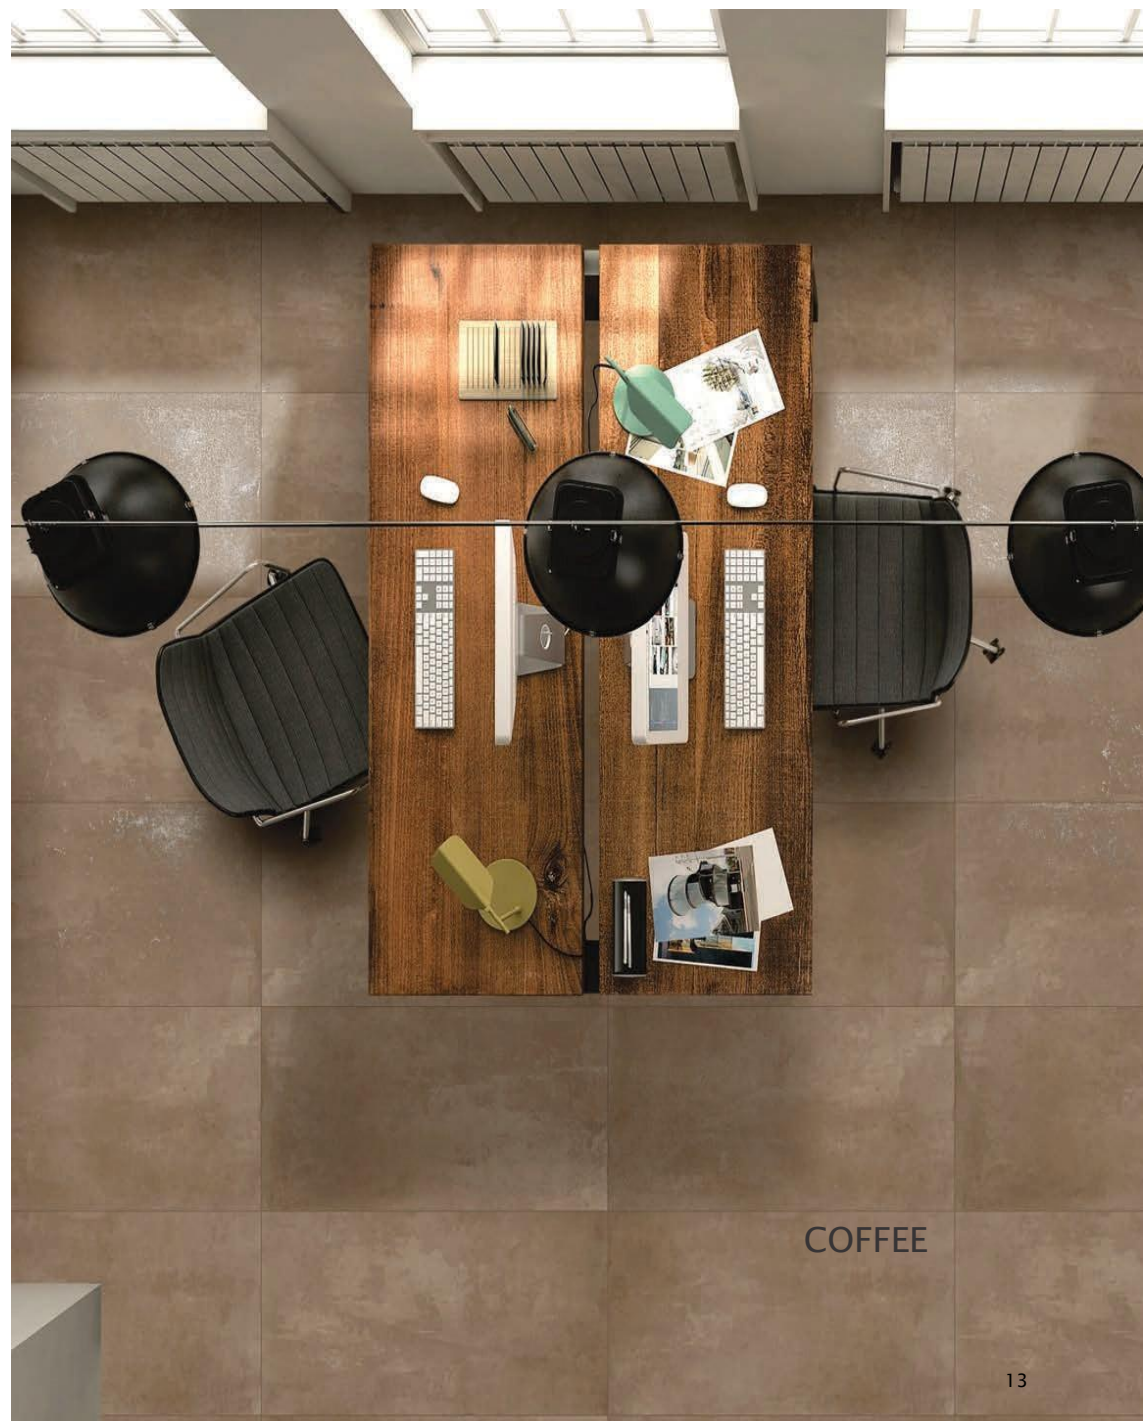

COPPER

600X1200X8MM
FINISH: MATT

COFFEE

600X1200X8MM
FINISH: MATT

CREMA

600X1200X8MM
FINISH: MATT

SAND

600X1200X8MM
FINISH: MATT