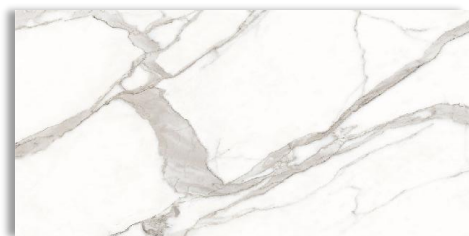

STATUARIO VENATO